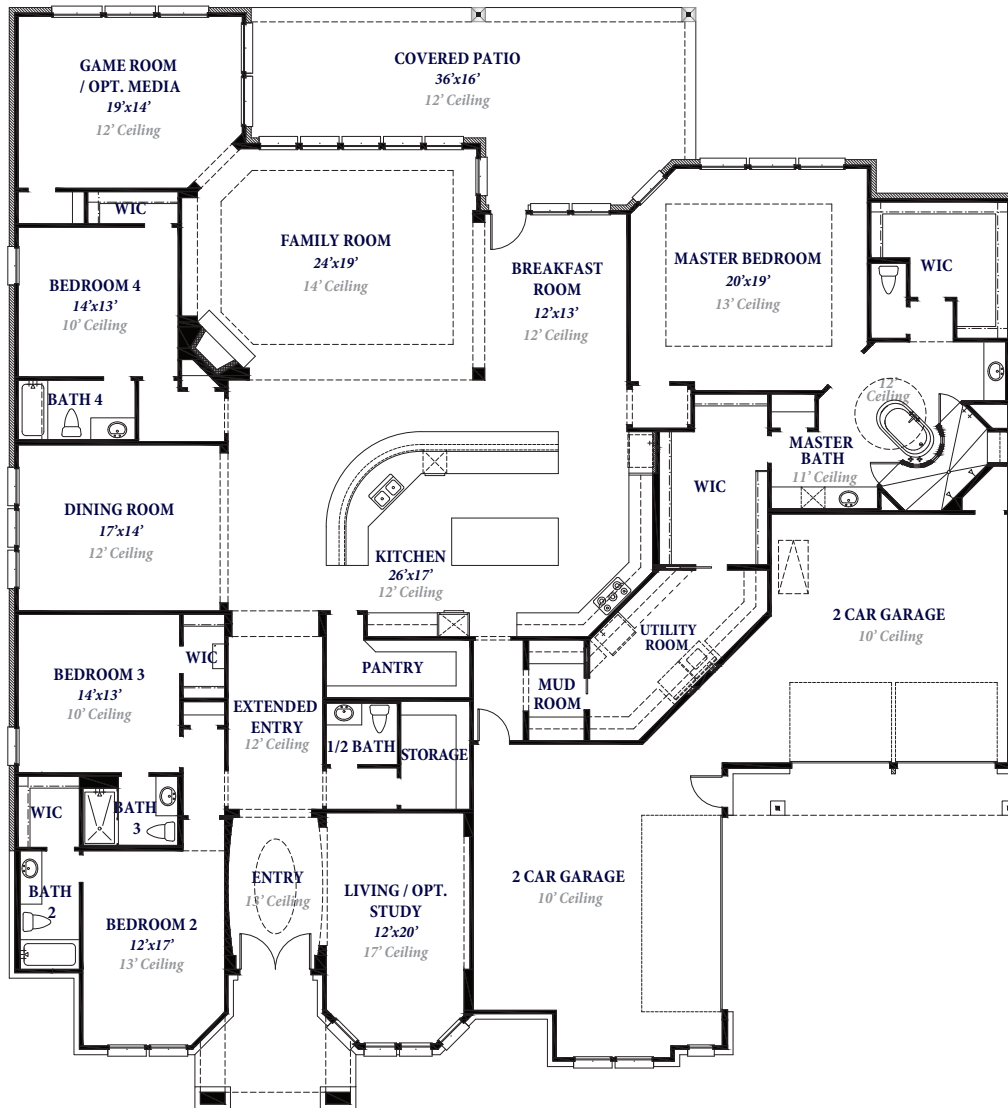

Floorplan

PLAN 4862

ravennahomes.com

TOWNE LAKE
1.28.21

Floor plan names represent approximate floor plan square footages and do not constitute a representation of the actual square footage of the home. Ravenna Homes does not discriminate in housing on the basis of race, color, national origin, religion, sex, familial status, handicap, or disability. Prices, plans, offers and availability are subject to change without notice.

Floorplan

PLAN 4862

• ELEVATION D4 •

ravennahomes.com

Floor plan names represent approximate floor plan square footages and do not constitute a representation of the actual square footage of the home. Ravenna Homes does not discriminate in housing on the basis of race, color, national origin, religion, sex, familial status, handicap, or disability. Prices, plans, offers and availability are subject to change without notice.