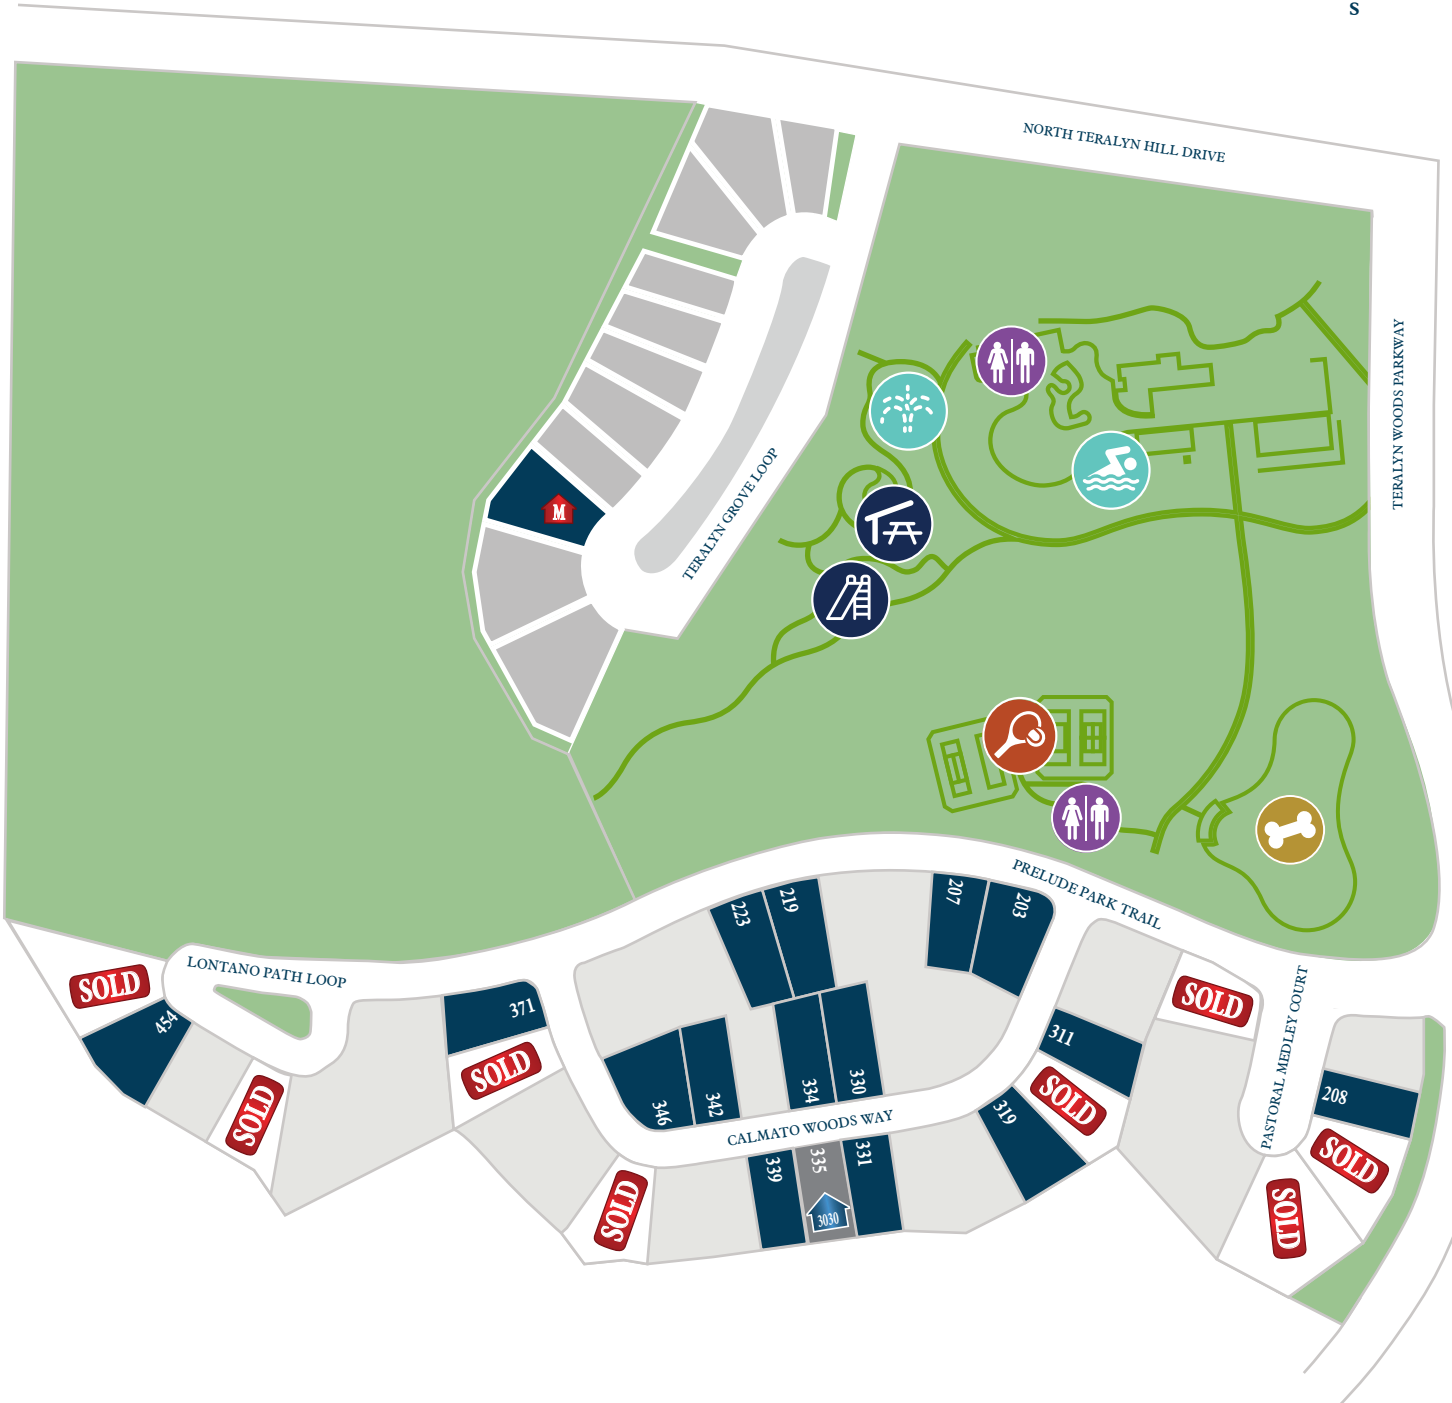

THE WOODLANDS HILLS 65

HHC Section 2

ROBERT P.
BRABHAM
MIDDLE
SCHOOL

WILLIAM LLOYD
MEADOR
ELEMENTARY
SCHOOL

LEGEND

1234

AVAILABLE LOT

AVAILABLE INVENTORY
WITH FLOOR PLAN

RAVENNA
HOMES.

Floor plan names represent approximate floor plan square footages and do not constitute a representation of the actual square footage of the home. Ravenna Homes does not discriminate in housing on the basis of race, color, national origin, religion, sex, familial status, handicap, or disability. Prices, plans, offers, and availability are subject to change without notice.

ravennahomes.com

RAVENNA
3.22.21

THE WOODLANDS HILLS 65

Section 2

LEGEND

1234 AVAILABLE LOT

AVAILABLE INVENTORY WITH FLOOR PLAN

Floor plan names represent approximate floor plan square footages and do not constitute a representation of the actual square footage of the home. Ravenna Homes does not discriminate in housing on the basis of race, color, national origin, religion, sex, familial status, handicap, or disability. Prices, plans, offers, and availability are subject to change without notice.

ravennahomes.com

RAVENNA
6.28.21

THE WOODLANDS HILLS 65

Section 6

LEGEND

1234

AVAILABLE LOT

AVAILABLE INVENTORY WITH FLOOR PLAN