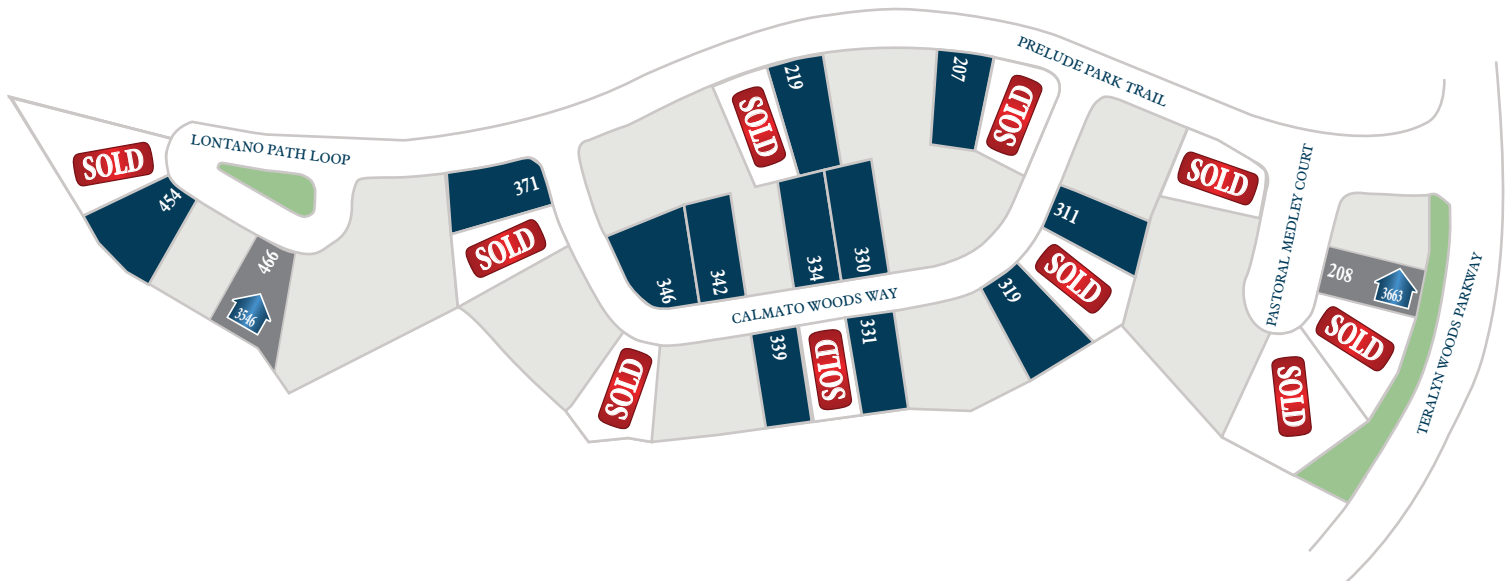

AVAILABLE LOT

11234

AVAILABLE INVENTORY
WITH FLOOR PLAN

Floor plan names represent approximate floor plan square footages and do not constitute a representation of the actual square footage of the home. Ravenna Homes does not discriminate in housing on the basis of race, color, national origin, religion, sex, familial status, handicap, or disability. Prices, plans, offers, and availability are subject to change without notice.

ravennahomes.com

RAVENNA
2.4.22

THE WOODLANDS HILLS 65

Section 2

LEGEND

1234

AVAILABLE LOT

AVAILABLE INVENTORY WITH FLOOR PLAN