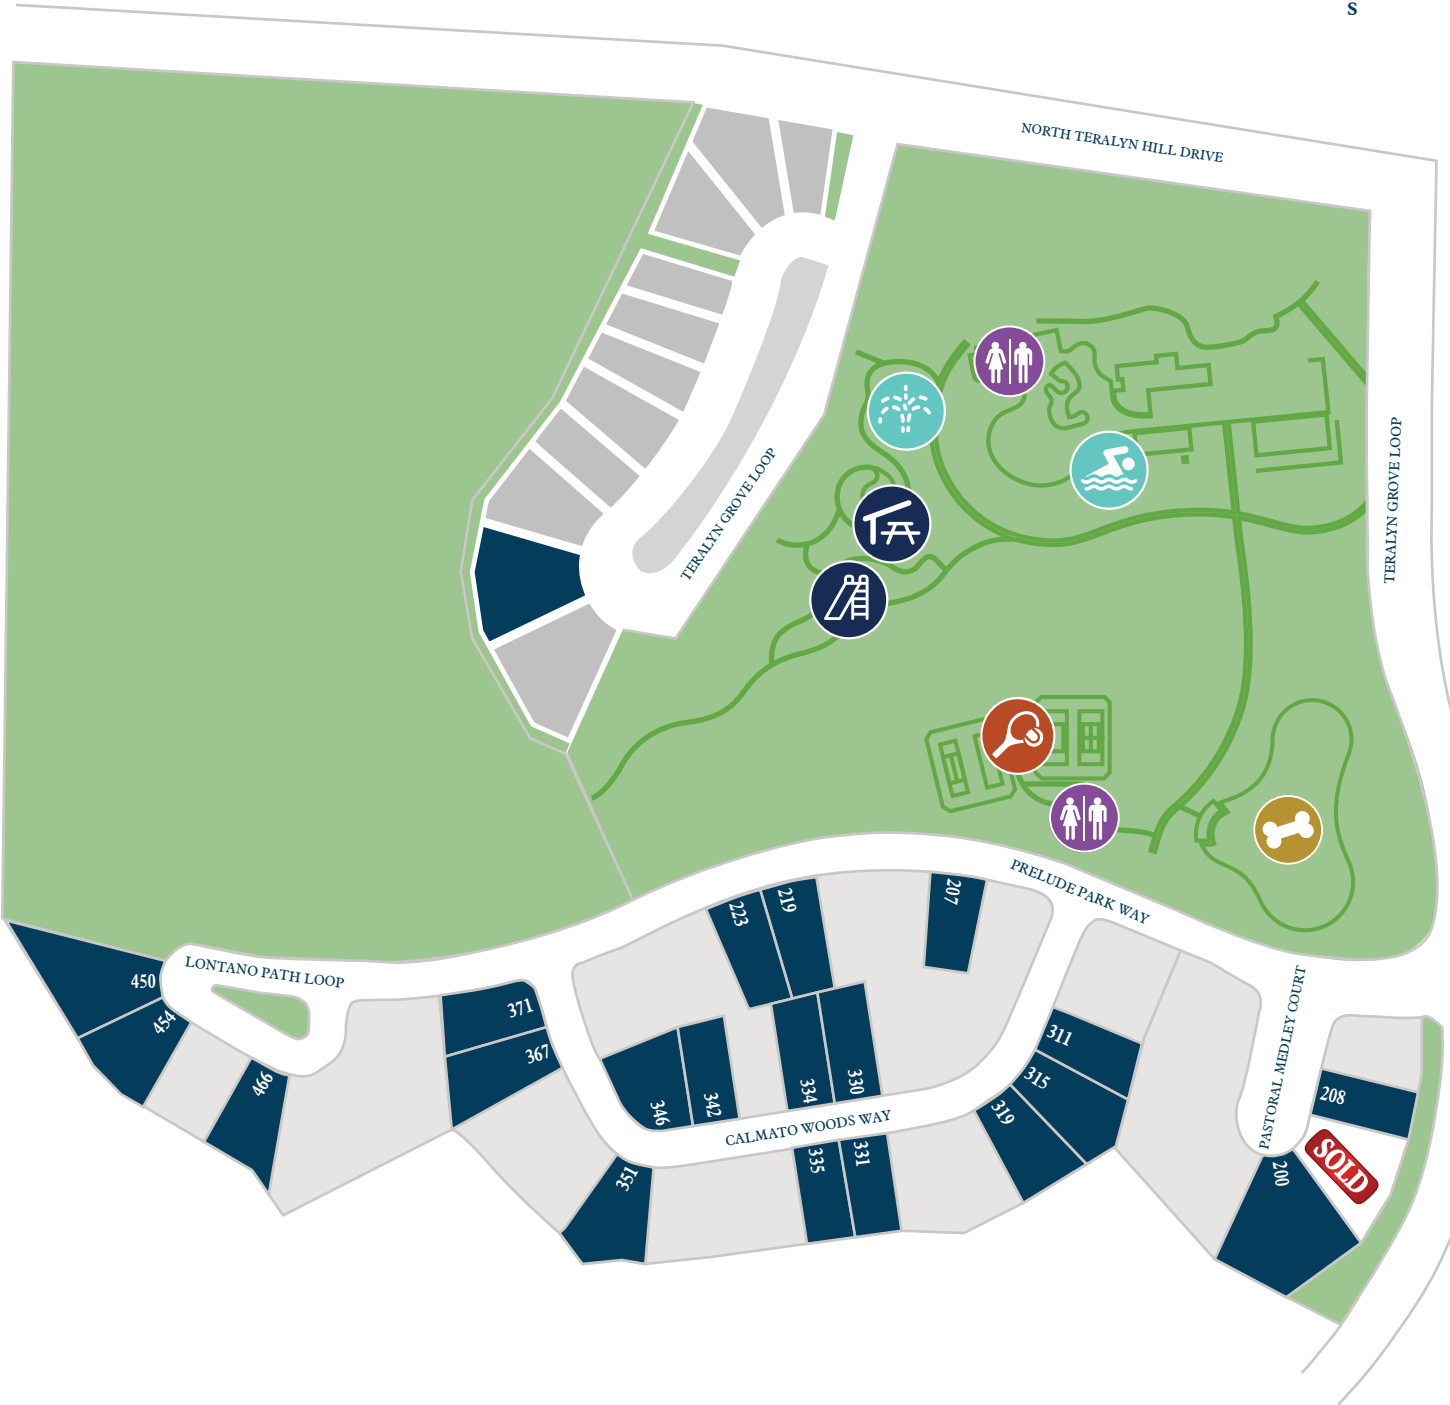

# THE WOODLANDS HILLS 65

## Section 2

### LEGEND

1234

AVAILABLE LOT

AVAILABLE INVENTORY WITH FLOOR PLAN

RAVENNA  
HOMES

Floor plan names represent approximate floor plan square footages and do not constitute a representation of the actual square footage of the home. Ravenna Homes does not discriminate in housing on the basis of race, color, national origin, religion, sex, familial status, handicap, or disability. Prices, plans, offers, and availability are subject to change without notice.