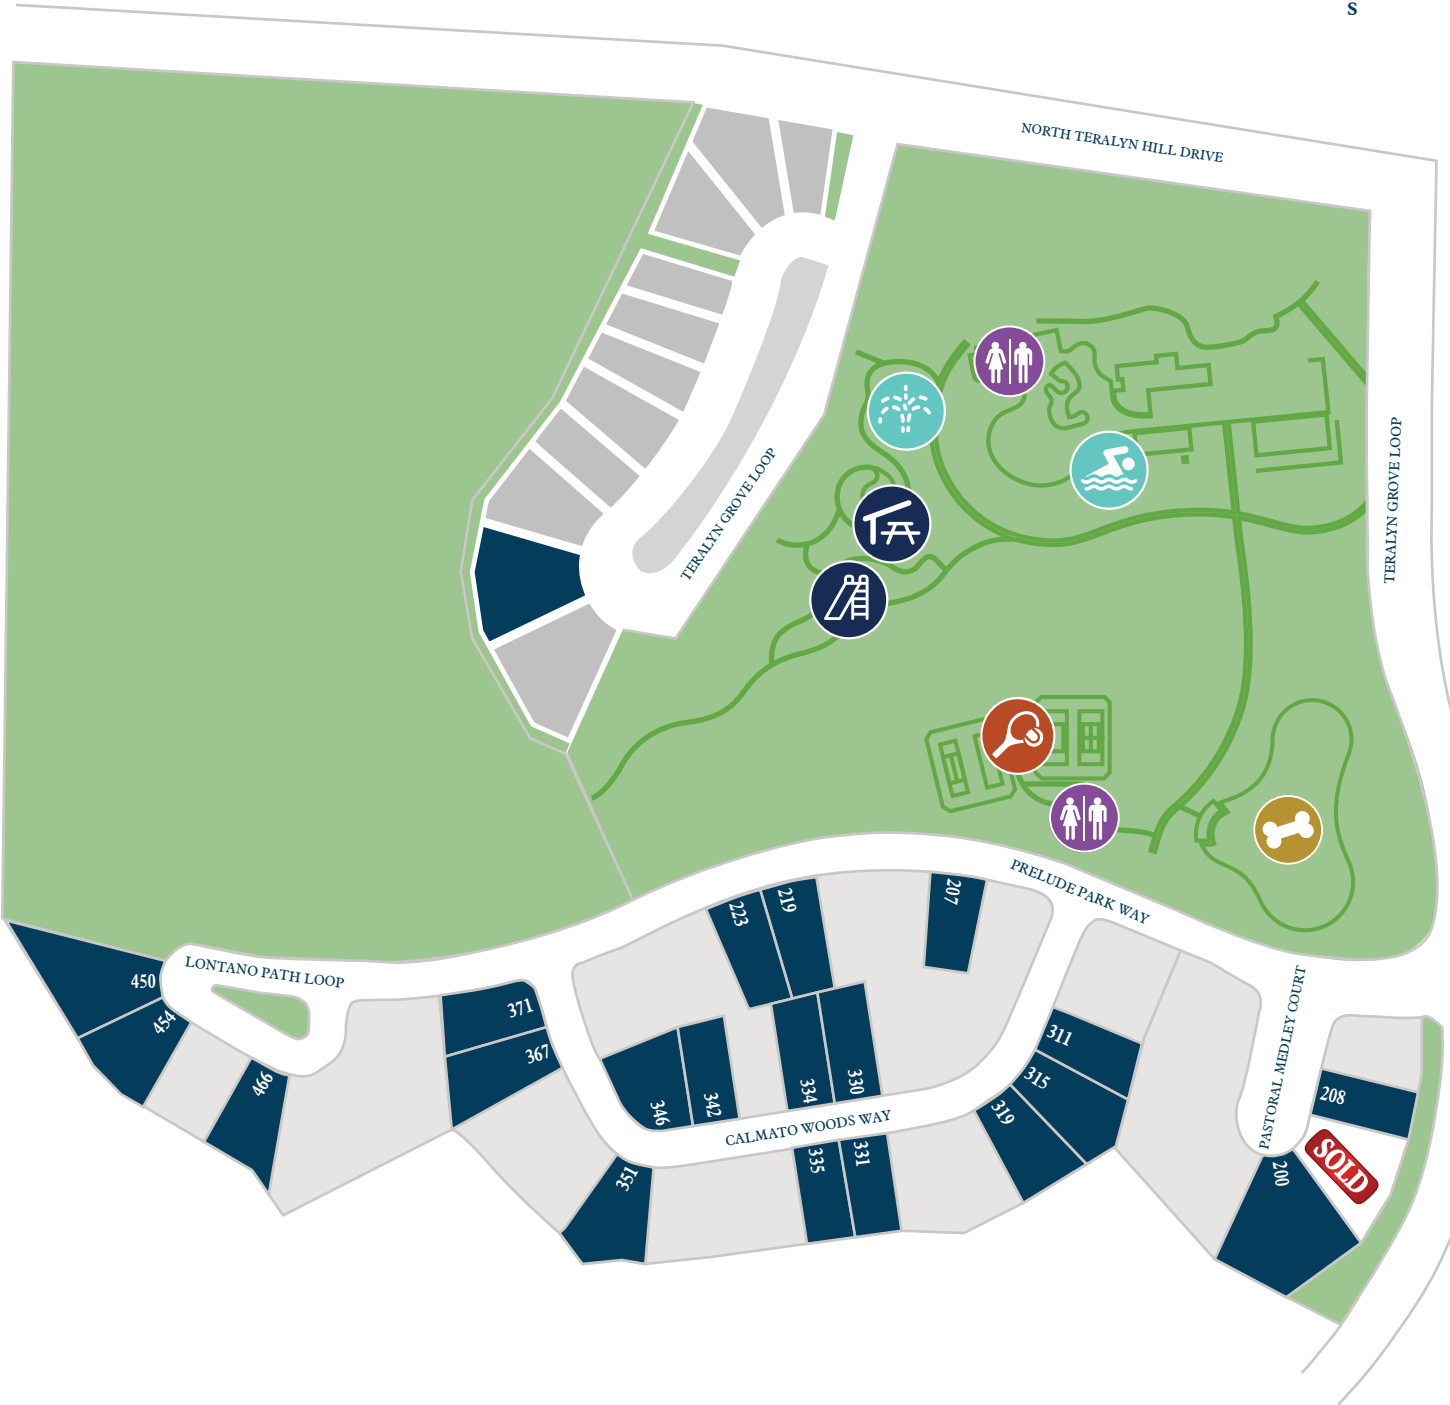

THE WOODLANDS HILLS 65

Section 2

LEGEND

1234

AVAILABLE LOT

AVAILABLE INVENTORY WITH FLOOR PLAN

RAVENNA
HOMES

Floor plan names represent approximate floor plan square footages and do not constitute a representation of the actual square footage of the home. Ravenna Homes does not discriminate in housing on the basis of race, color, national origin, religion, sex, familial status, handicap, or disability. Prices, plans, offers, and availability are subject to change without notice.

ravennahomes.com

RAVENNA
4.1.19

THE WOODLANDS HILLS 65

HHC Section 2

ROBERT P.
BRABHAM
MIDDLE
SCHOOL

WILLIAM LLOYD
MEADOR
ELEMENTARY
SCHOOL

LEGEND	
1234	AVAILABLE LOT
	AVAILABLE INVENTORY WITH FLOOR PLAN

Floor plan names represent approximate floor plan square footages and do not constitute a representation of the actual square footage of the home. Ravenna Homes does not discriminate in housing on the basis of race, color, national origin, religion, sex, familial status, handicap, or disability. Prices, plans, offers, and availability are subject to change without notice.

ravennahomes.com

RAVENNA
5.14.19