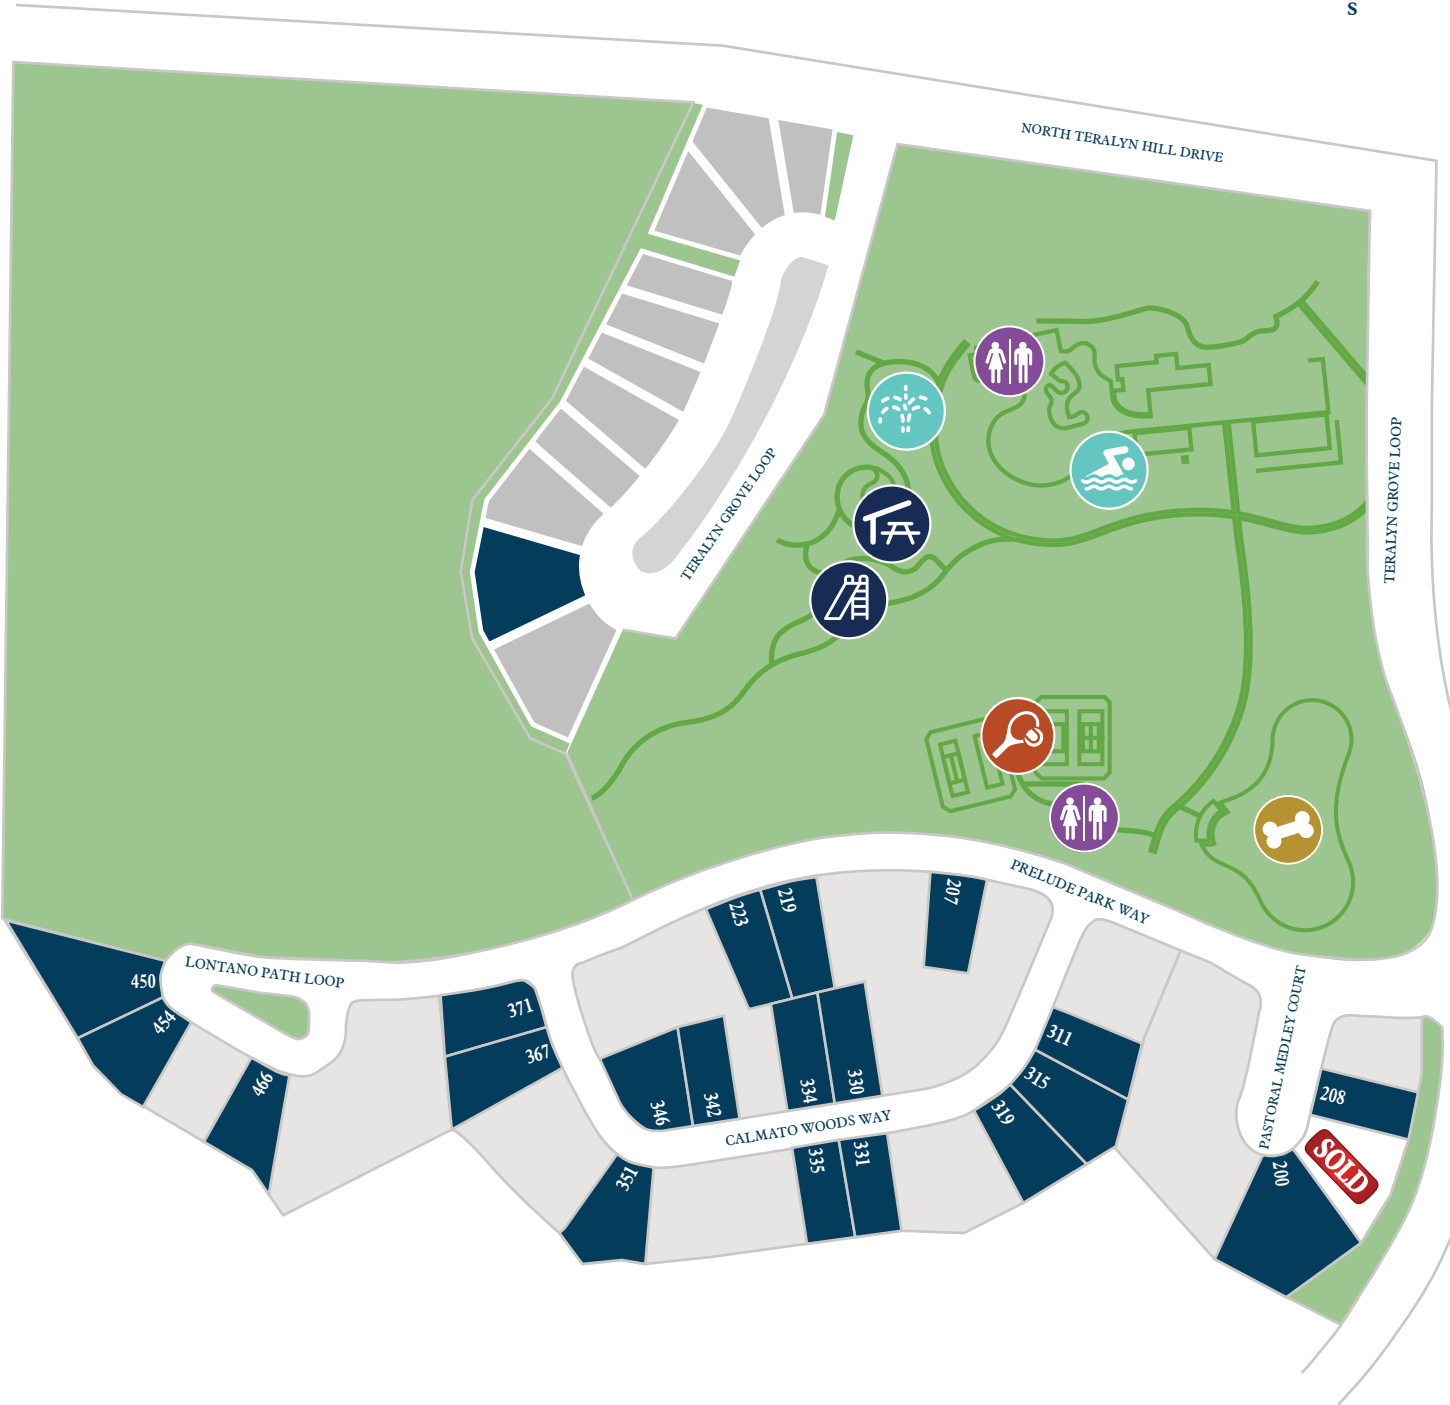

THE WOODLANDS HILLS 65

Section 2

LEGEND

1234

AVAILABLE LOT

AVAILABLE INVENTORY WITH FLOOR PLAN

RAVENNA
HOMES

Floor plan names represent approximate floor plan square footages and do not constitute a representation of the actual square footage of the home. Ravenna Homes does not discriminate in housing on the basis of race, color, national origin, religion, sex, familial status, handicap, or disability. Prices, plans, offers, and availability are subject to change without notice.

ravennahomes.com

RAVENNA
4.1.19

THE WOODLANDS HILLS 65

HHC Section 2

ROBERT P.
BRABHAM
MIDDLE
SCHOOL

WILLIAM LLOYD
MEADOR
ELEMENTARY
SCHOOL

LEGEND

1234

AVAILABLE LOT

AVAILABLE INVENTORY
WITH FLOOR PLAN

RAVENNA
HOMES

Floor plan names represent approximate floor plan square footages and do not constitute a representation of the actual square footage of the home. Ravenna Homes does not discriminate in housing on the basis of race, color, national origin, religion, sex, familial status, handicap, or disability. Prices, plans, offers, and availability are subject to change without notice.