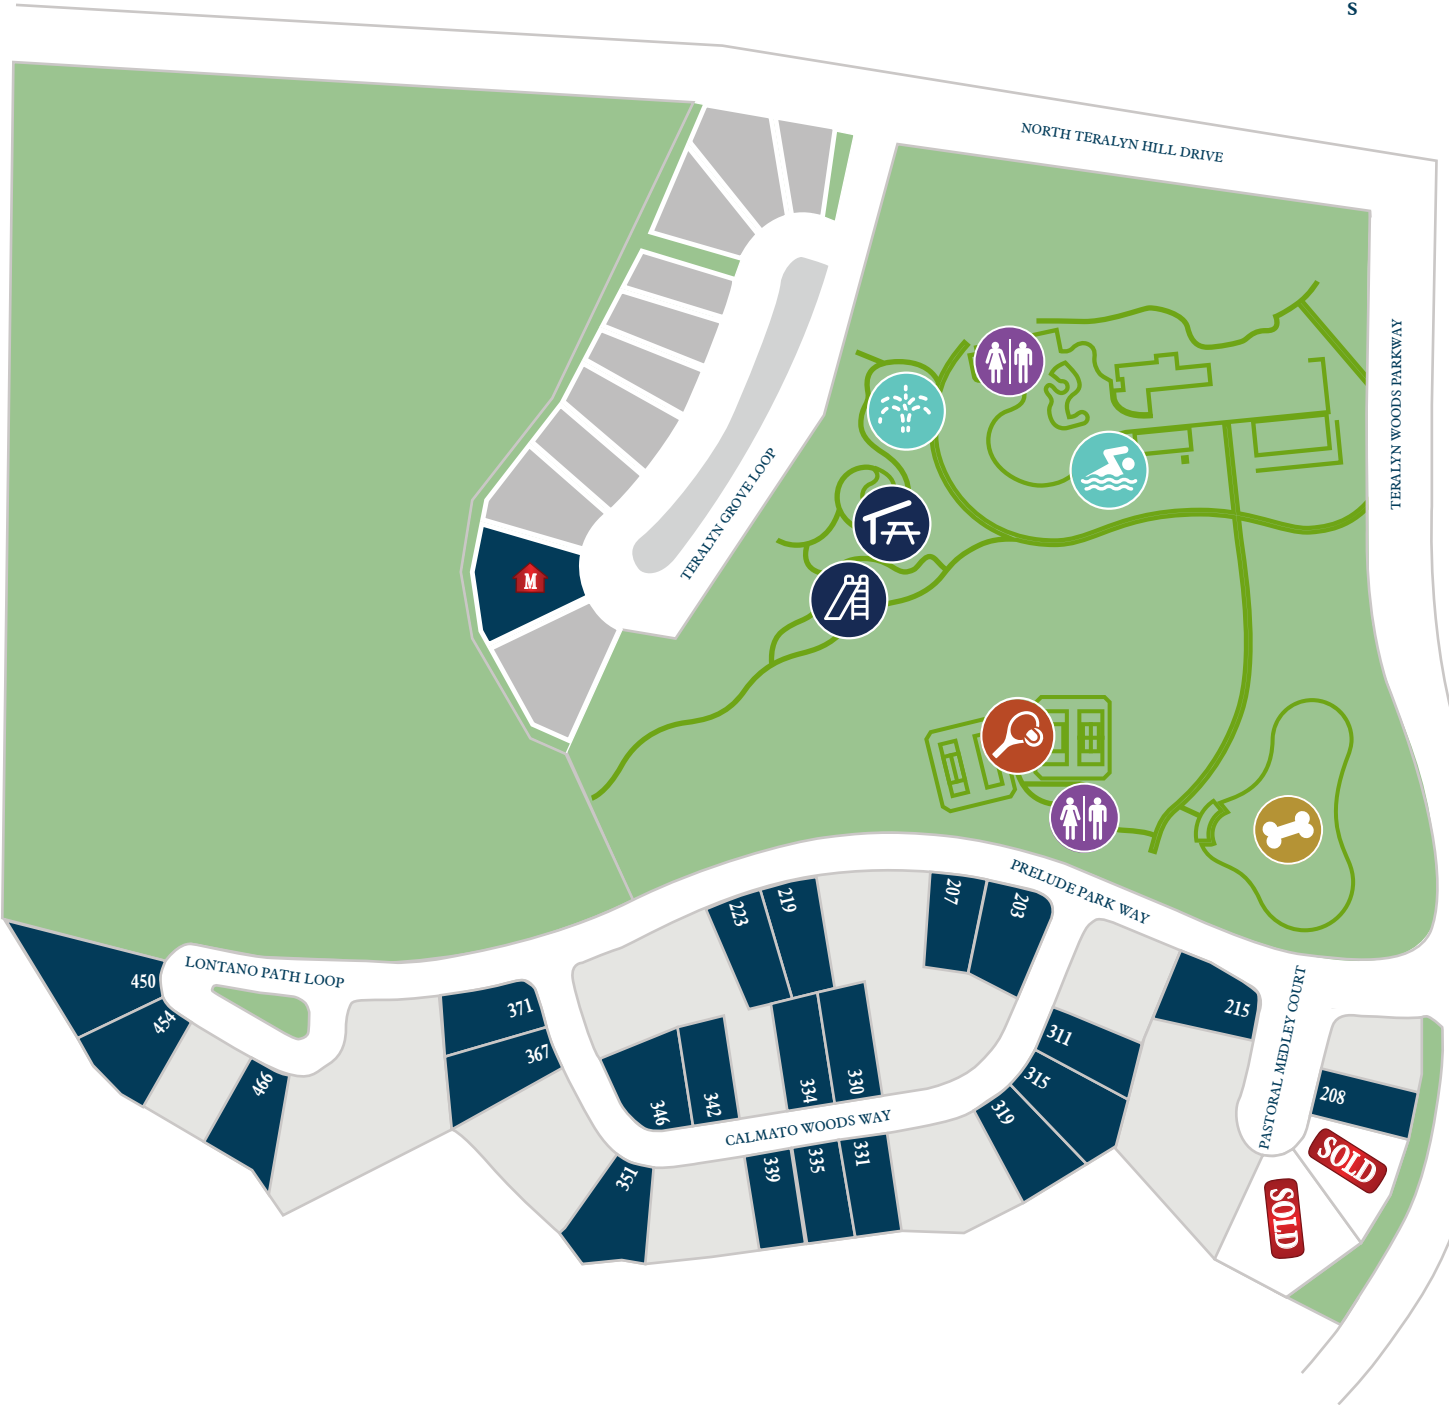

# THE WOODLANDS HILLS 65

## Section 2

**LEGEND**

1234 AVAILABLE LOT

AVAILABLE INVENTORY WITH FLOOR PLAN

Floor plan names represent approximate floor plan square footages and do not constitute a representation of the actual square footage of the home. Ravenna Homes does not discriminate in housing on the basis of race, color, national origin, religion, sex, familial status, handicap, or disability. Prices, plans, offers, and availability are subject to change without notice.

## HHC Section 2

ROBERT P.  
BRABHAM  
MIDDLE  
SCHOOL

WILLIAM LLOYD  
MEADOR  
ELEMENTARY  
SCHOOL

**LEGEND**

- 1234 AVAILABLE LOT
- AVAILABLE INVENTORY WITH FLOOR PLAN

Floor plan names represent approximate floor plan square footages and do not constitute a representation of the actual square footage of the home. Ravenna Homes does not discriminate in housing on the basis of race, color, national origin, religion, sex, familial status, handicap, or disability. Prices, plans, offers, and availability are subject to change without notice.