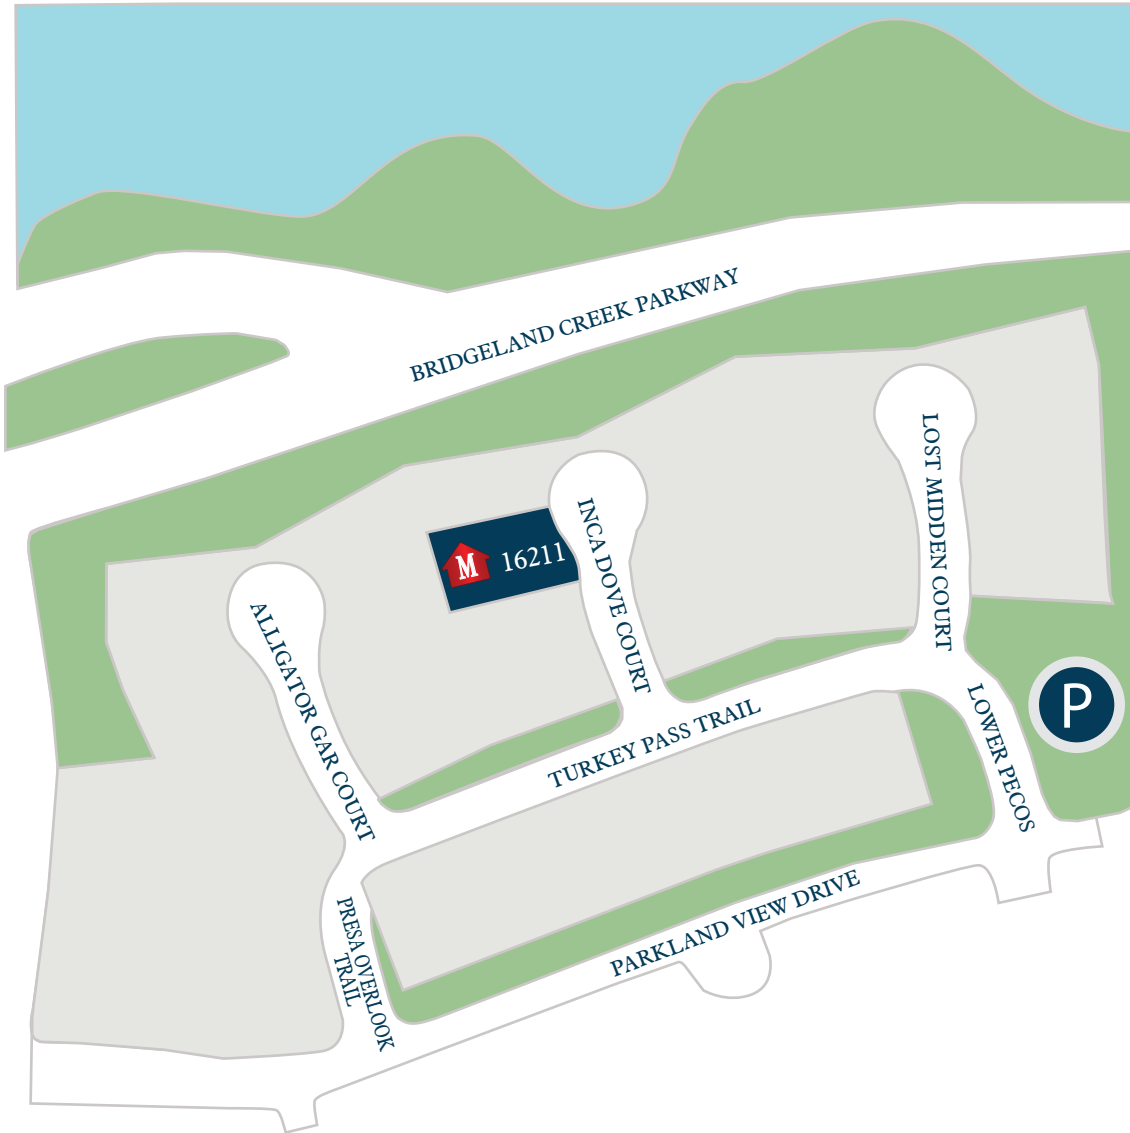

BRIDGELAND 60

Section 2

LEGEND

1234

AVAILABLE LOT

AVAILABLE INVENTORY
WITH FLOOR PLAN

RAVENNA
HOMES.

Floor plan names represent approximate floor plan square footages and do not constitute a representation of the actual square footage of the home. Ravenna Homes does not discriminate in housing on the basis of race, color, national origin, religion, sex, familial status, handicap, or disability. Prices, plans, offers, and availability are subject to change without notice.

ravennahomes.com

RAVENNA
3.5.19

BRIDGELAND 60

Section 25

LEGEND

1234

AVAILABLE LOT

AVAILABLE INVENTORY WITH FLOOR PLAN