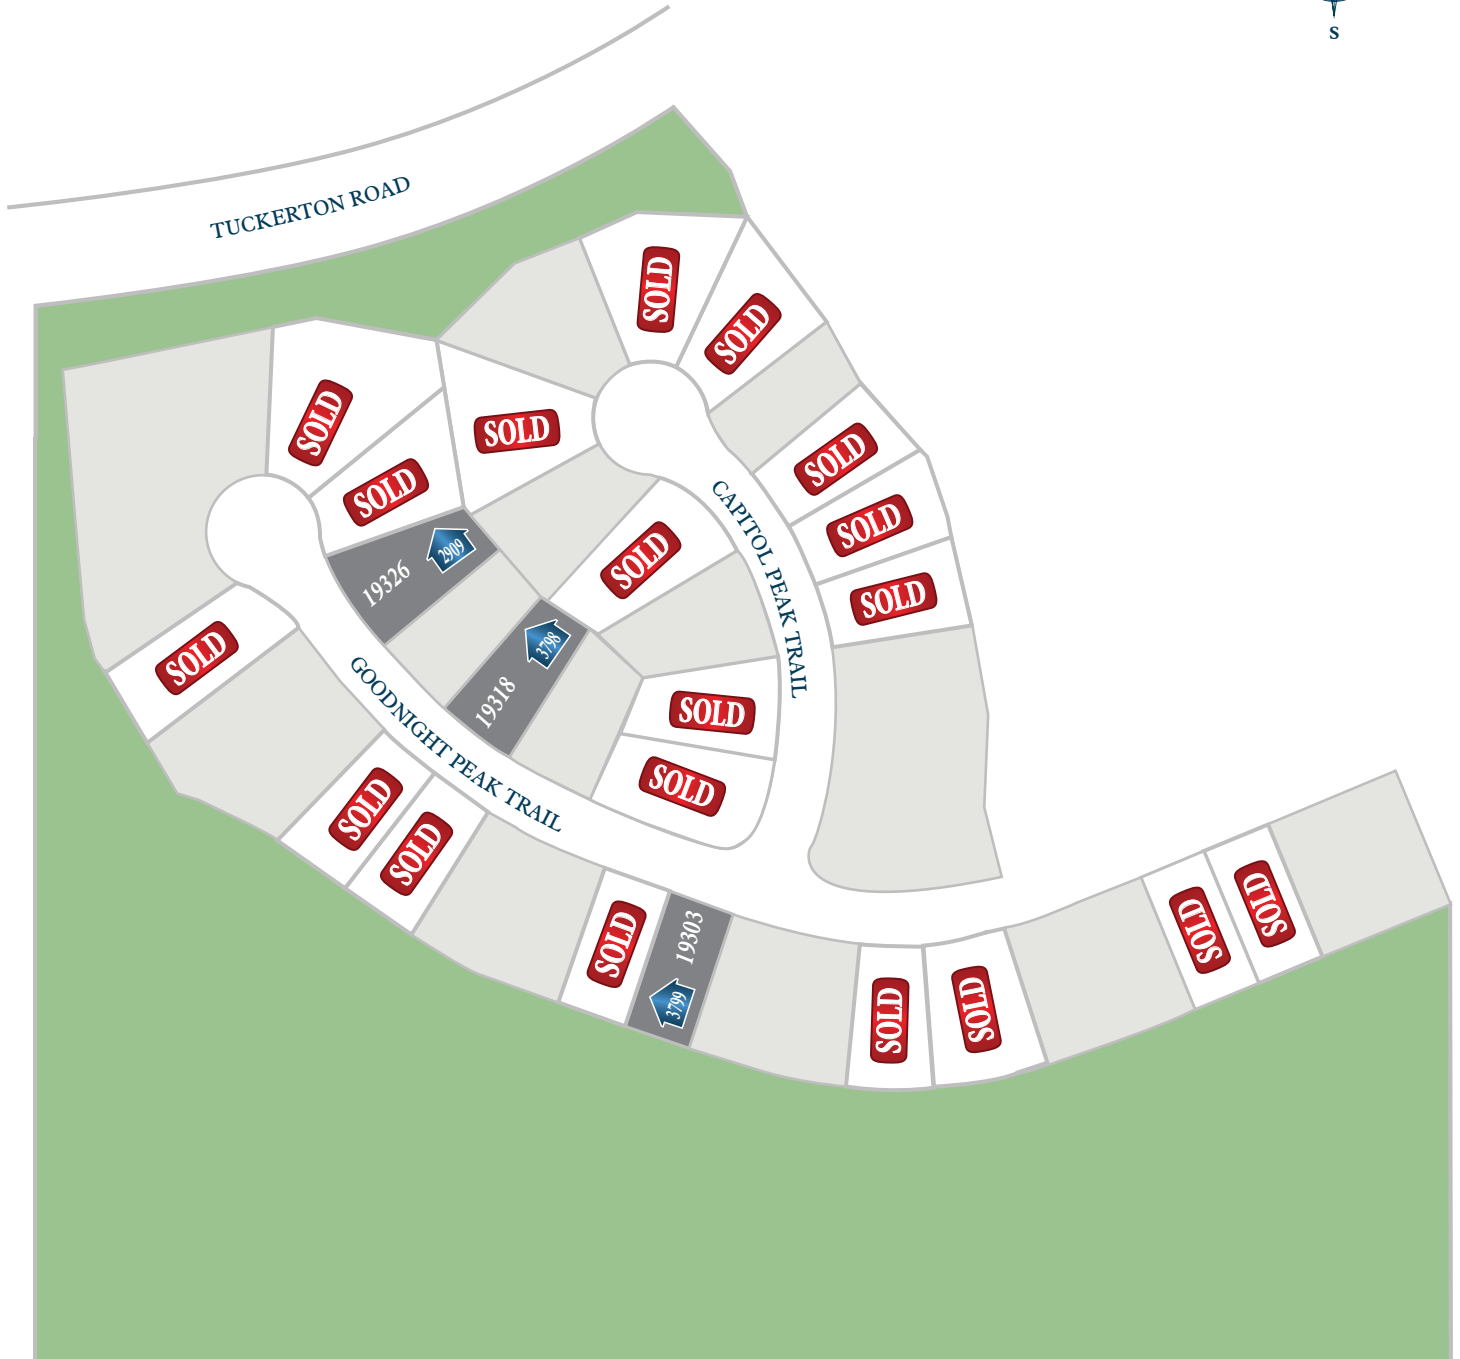

BRIDGELAND 60

Section 2

LEGEND

1234

AVAILABLE LOT

AVAILABLE INVENTORY
WITH FLOOR PLAN

RAVENNA
HOMES.

Floor plan names represent approximate floor plan square footages and do not constitute a representation of the actual square footage of the home. Ravenna Homes does not discriminate in housing on the basis of race, color, national origin, religion, sex, familial status, handicap, or disability. Prices, plans, offers, and availability are subject to change without notice.

ravennahomes.com

RAVENNA
3.5.19

BRIDGELAND 60

Section 25

LEGEND

1234

AVAILABLE LOT

AVAILABLE INVENTORY WITH FLOOR PLAN

RAVENNA
HOMES.

Floor plan names represent approximate floor plan square footages and do not constitute a representation of the actual square footage of the home. Ravenna Homes does not discriminate in housing on the basis of race, color, national origin, religion, sex, familial status, handicap, or disability. Prices, plans, offers, and availability are subject to change without notice.

ravennahomes.com

RAVENNA
11.15.21

BRIDGELAND 60

Section 33

LEGEND

- 1234 AVAILABLE LOT
-  AVAILABLE INVENTORY WITH FLOOR PLAN

Floor plan names represent approximate floor plan square footages and do not constitute a representation of the actual square footage of the home. Ravenna Homes does not discriminate in housing on the basis of race, color, national origin, religion, sex, familial status, handicap, or disability. Prices, plans, offers, and availability are subject to change without notice.