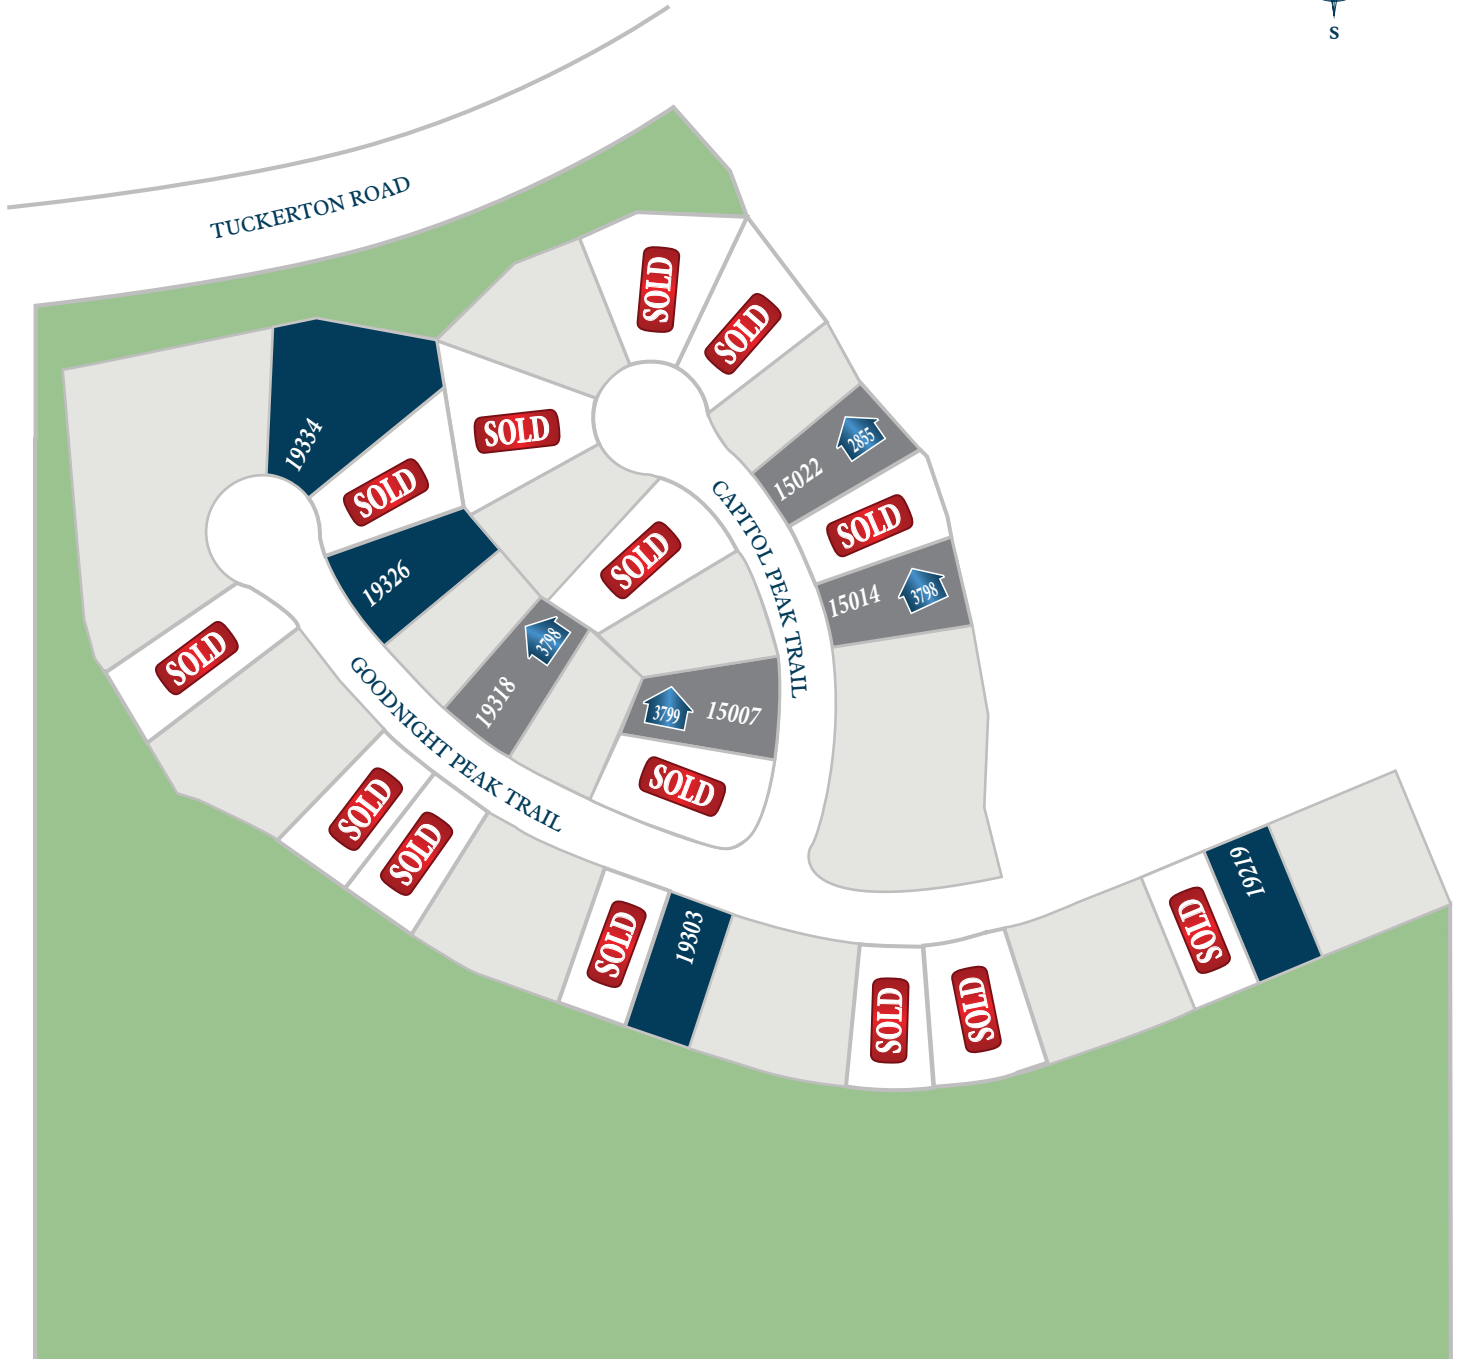

BRIDGELAND 60

Section 2

LEGEND

1234

AVAILABLE LOT

AVAILABLE INVENTORY WITH FLOOR PLAN

RAVENNA
HOMES.

Floor plan names represent approximate floor plan square footages and do not constitute a representation of the actual square footage of the home. Ravenna Homes does not discriminate in housing on the basis of race, color, national origin, religion, sex, familial status, handicap, or disability. Prices, plans, offers, and availability are subject to change without notice.

ravennahomes.com

RAVENNA
3.5.19

BRIDGELAND 60

Section 25

LEGEND

1234

AVAILABLE LOT

AVAILABLE INVENTORY WITH FLOOR PLAN

RAVENNA
HOMES.

Floor plan names represent approximate floor plan square footages and do not constitute a representation of the actual square footage of the home. Ravenna Homes does not discriminate in housing on the basis of race, color, national origin, religion, sex, familial status, handicap, or disability. Prices, plans, offers, and availability are subject to change without notice.

ravennahomes.com

RAVENNA
6.16.21

BRIDGELAND 60

Section 33

LEGEND

- 1234 AVAILABLE LOT
- 1234 AVAILABLE INVENTORY WITH FLOOR PLAN

Floor plan names represent approximate floor plan square footages and do not constitute a representation of the actual square footage of the home. Ravenna Homes does not discriminate in housing on the basis of race, color, national origin, religion, sex, familial status, handicap, or disability. Prices, plans, offers, and availability are subject to change without notice.