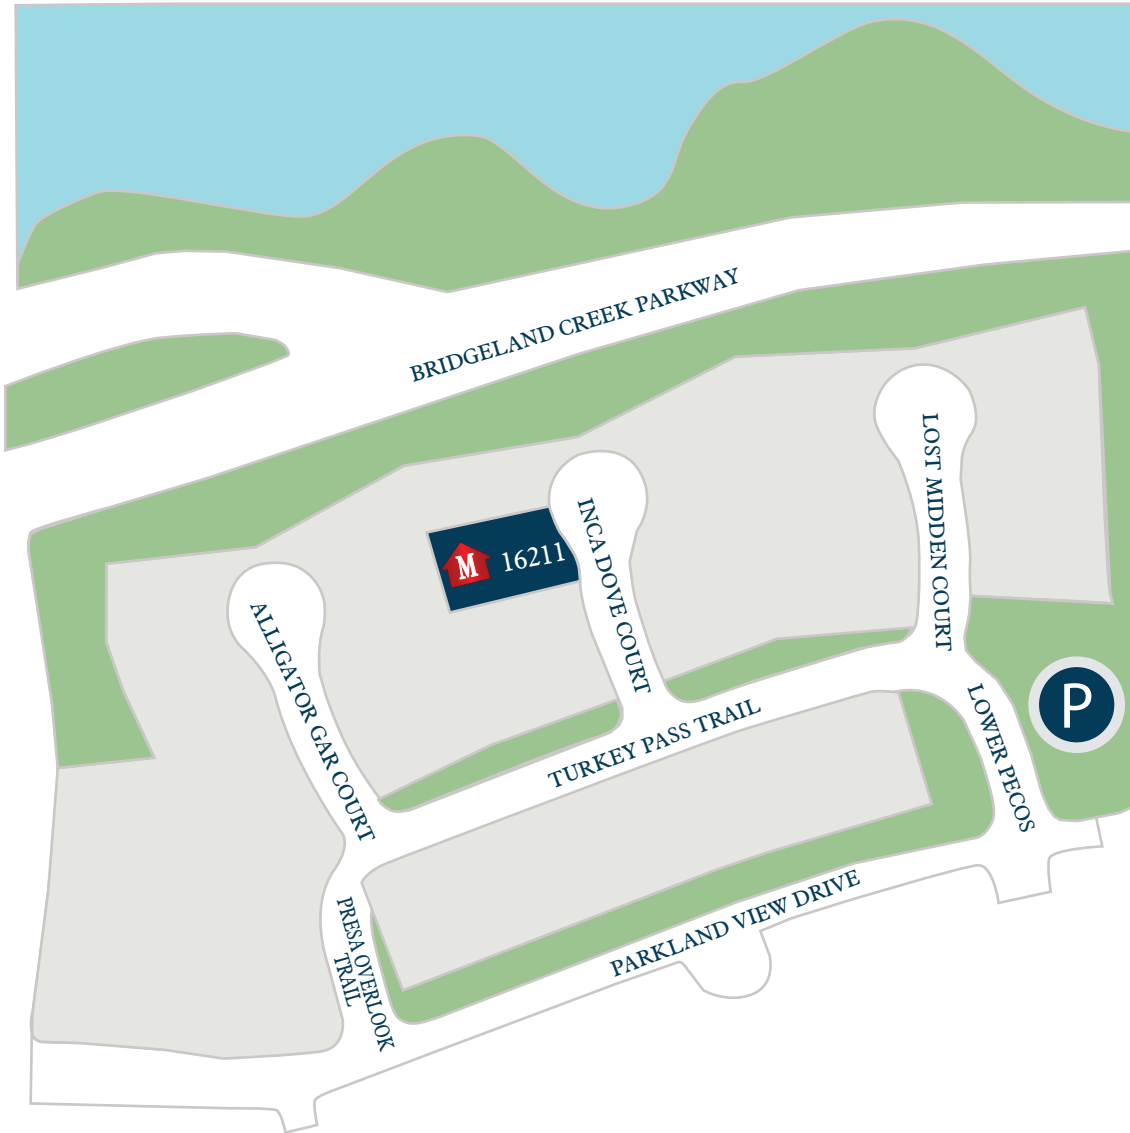

BRIDGELAND 60

Section 2

LEGEND

1234

AVAILABLE LOT

AVAILABLE INVENTORY WITH FLOOR PLAN

RAVENNA
HOMES.

Floor plan names represent approximate floor plan square footages and do not constitute a representation of the actual square footage of the home. Ravenna Homes does not discriminate in housing on the basis of race, color, national origin, religion, sex, familial status, handicap, or disability. Prices, plans, offers, and availability are subject to change without notice.

ravennahomes.com

RAVENNA
3.5.19

BRIDGELAND 60

Section 25

LEGEND

1234

AVAILABLE LOT

AVAILABLE INVENTORY WITH FLOOR PLAN