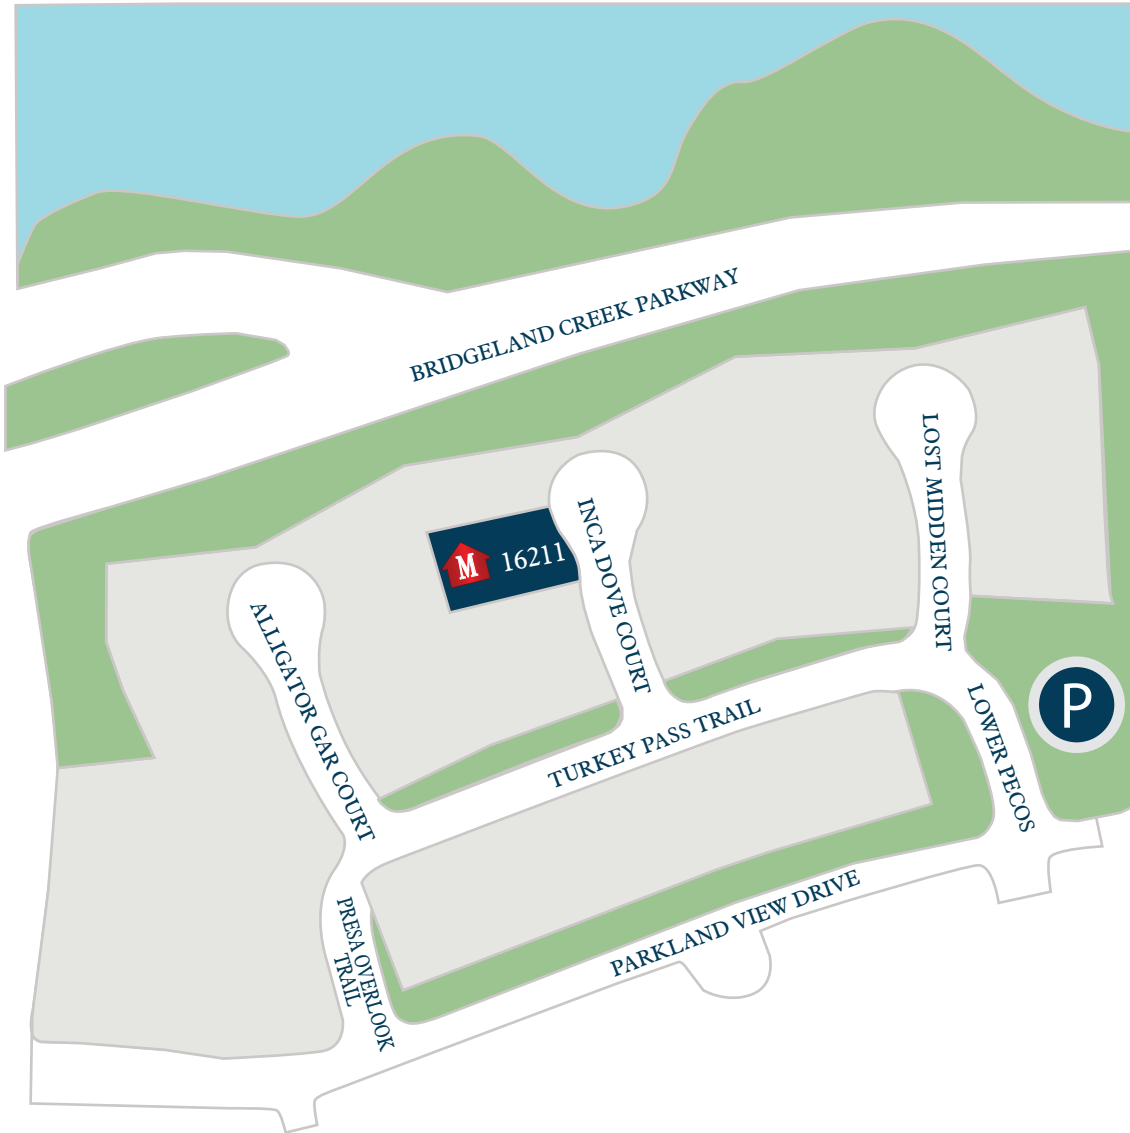

BRIDGELAND 60

Section 2

LEGEND

1234

AVAILABLE LOT

AVAILABLE INVENTORY WITH FLOOR PLAN

RAVENNA
HOMES.

Floor plan names represent approximate floor plan square footages and do not constitute a representation of the actual square footage of the home. Ravenna Homes does not discriminate in housing on the basis of race, color, national origin, religion, sex, familial status, handicap, or disability. Prices, plans, offers, and availability are subject to change without notice.

ravennahomes.com

RAVENNA
3.5.19

BRIDGELAND 60

Section 5

LEGEND	
1234	AVAILABLE LOT
	AVAILABLE INVENTORY WITH FLOOR PLAN

Floor plan names represent approximate floor plan square footages and do not constitute a representation of the actual square footage of the home. Ravenna Homes does not discriminate in housing on the basis of race, color, national origin, religion, sex, familial status, handicap, or disability. Prices, plans, offers, and availability are subject to change without notice.