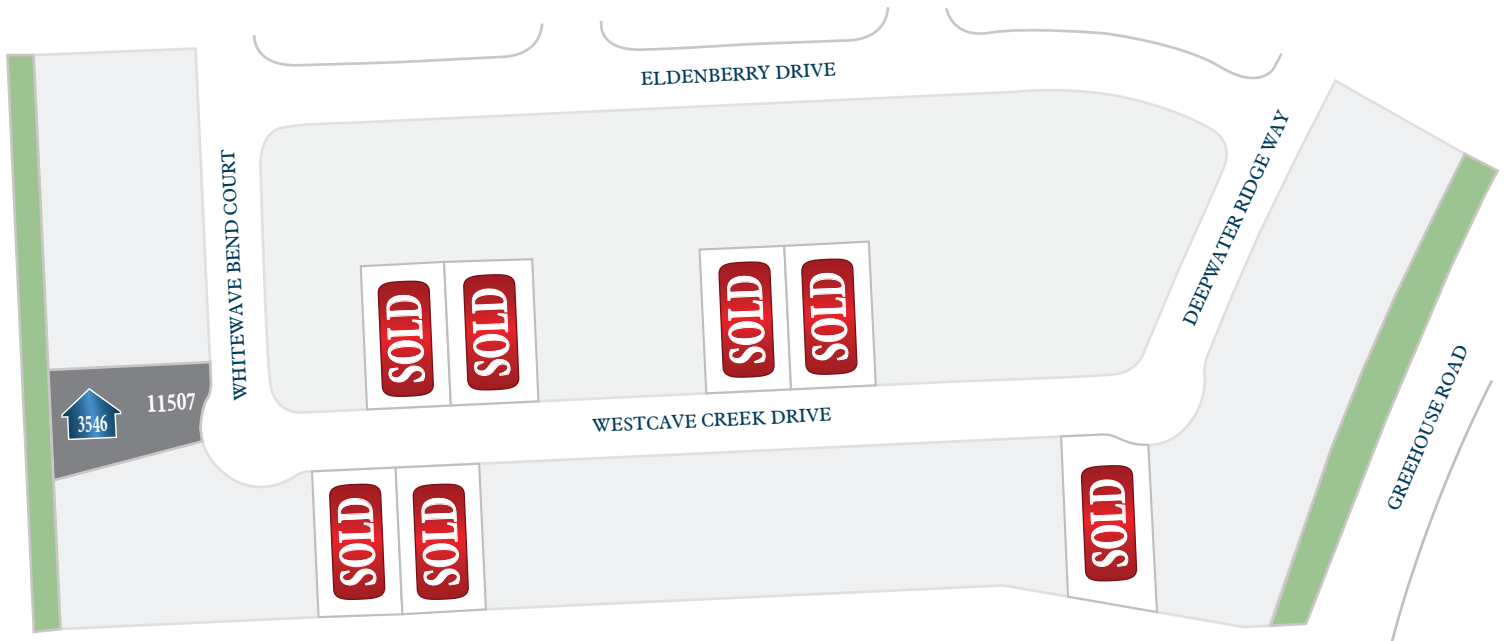

TOWNE LAKE 70

Section 54

LEGEND	
1234	AVAILABLE LOT
 1234	AVAILABLE INVENTORY WITH FLOOR PLAN

Floor plan names represent approximate floor plan square footages and do not constitute a representation of the actual square footage of the home. Ravenna Homes does not discriminate in housing on the basis of race, color, national origin, religion, sex, familial status, handicap, or disability. Prices, plans, offers, and availability are subject to change without notice.