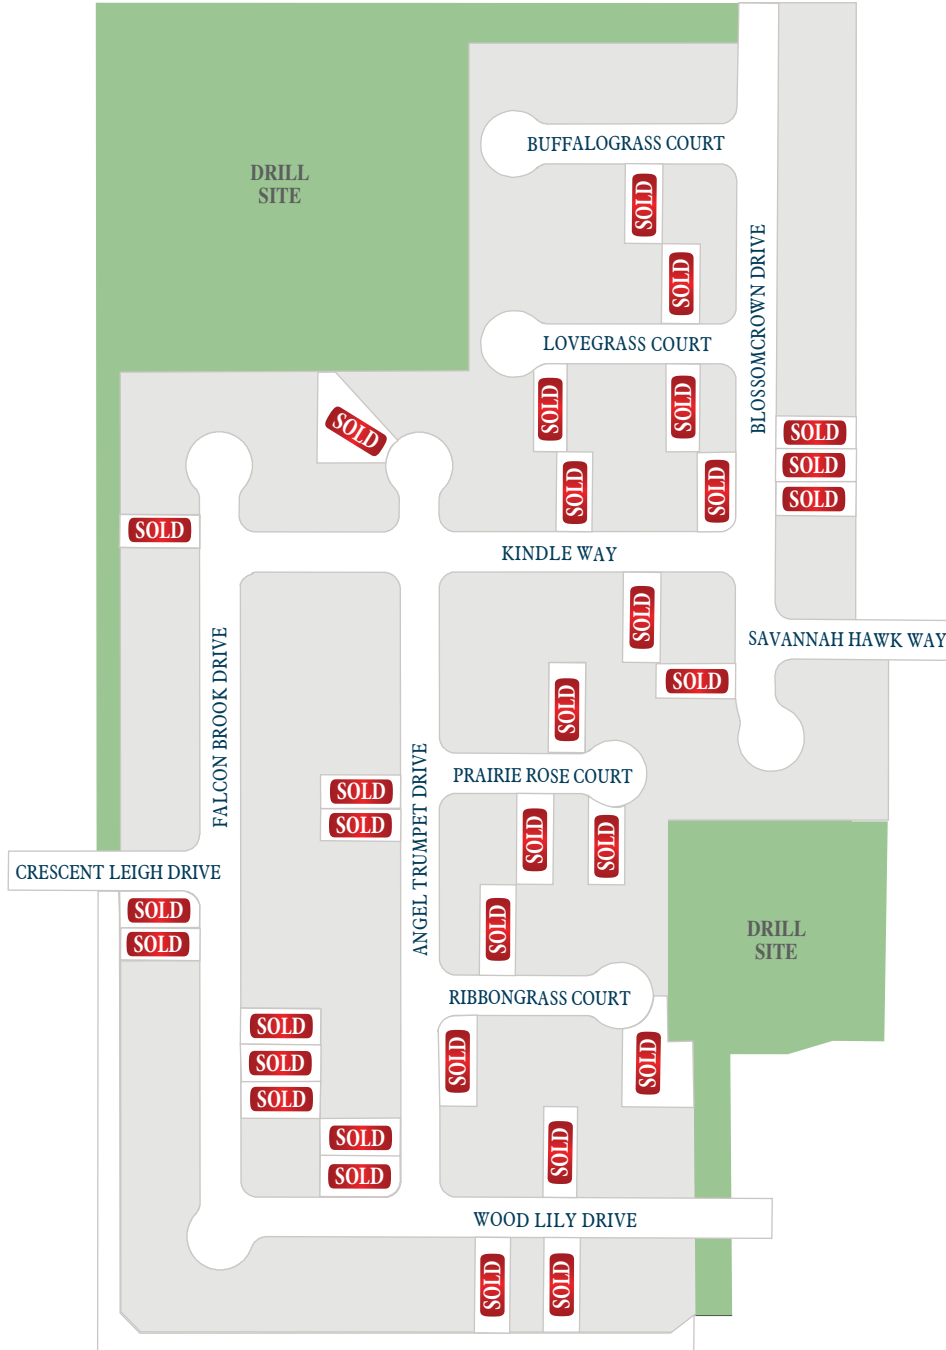

# FIRETHORNE 50

## Section 12

### LEGEND

1234

AVAILABLE LOT

AVAILABLE INVENTORY WITH FLOOR PLAN

**RAVENNA**  
HOMES

Floor plan names represent approximate floor plan square footages and do not constitute a representation of the actual square footage of the home. Ravenna Homes does not discriminate in housing on the basis of race, color, national origin, religion, sex, familial status, handicap, or disability. Prices, plans, offers, and availability are subject to change without notice.