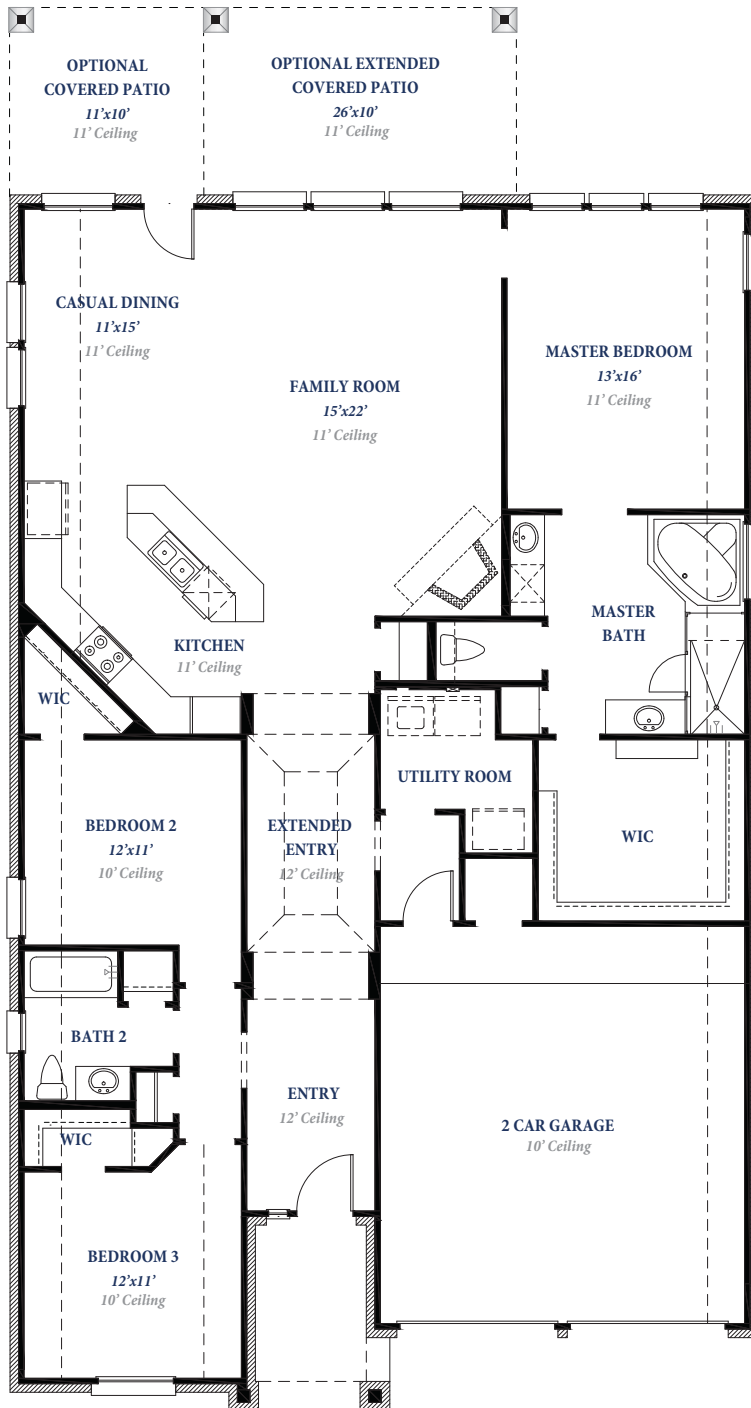

Floorplan

PLAN 1990

1/2 BATH OPTION

RAVENNA
5.21.16

ravennahomes.com

Floor plan names represent approximate floor plan square footages and do not constitute a representation of the actual square footage of the home. Ravenna Homes does not discriminate in housing on the basis of race, color, national origin, religion, sex, familial status, handicap, or disability. Prices, plans, offers and availability are subject to change without notice.

Floorplan

PLAN 1990

ELEVATION A1

ELEVATION A2

ELEVATION B1

ELEVATION B2

RAVENNA
HOMES

ravennahomes.com

This plan is represented approximately. This plan is not a representation of the actual square footage of the home. Dimensions shown are not guaranteed to be accurate due to scale, color, and other factors. Prices, plans, and other information are subject to change without notice.